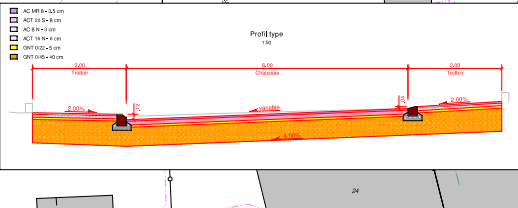

Bordures et Plongeantes

LEGENDE	nouveau	existant	à supprimer
Chaussée	[Orange]	[Grey]	[Light Grey]
Trottoir	[Light Blue]	[Light Blue]	[Light Blue]
Zone pavée	[Light Blue]	[Light Blue]	[Light Blue]
Zone verte	[Green]	[Green]	[Green]
Zone coblée	[Yellow]	[Yellow]	[Yellow]
Zone 20	[Orange]	[Orange]	[Orange]
Bordure type-Etat	[Red]	[Red]	[Red]
Bordure chantonnée 4cm	[Red]	[Red]	[Red]
Bordure chantonnée 1cm	[Red]	[Red]	[Red]
Marquage blanc	[Yellow]	[Yellow]	[Yellow]
Marquage jaune	[Yellow]	[Yellow]	[Yellow]
Eaux usées	[Blue]	[Blue]	[Blue]
Eaux pluviales	[Blue]	[Blue]	[Blue]
Électricité	[Green]	[Green]	[Green]
Swisscom	[Green]	[Green]	[Green]
Éclairage public	[Yellow]	[Yellow]	[Yellow]
Visibilité	[Red]	[Red]	[Red]
Arbres privés	[Green]	[Green]	[Green]
Autres	[Green]	[Green]	[Green]