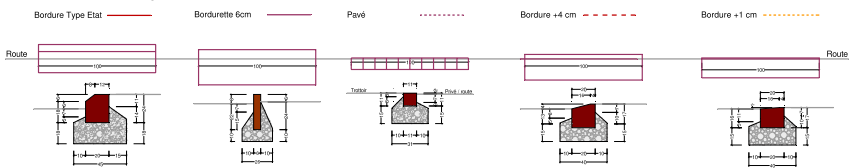

Bordures et Plongeantes

LEGENDE	nouveau	existant	à supprimer
Chaussée	[Orange]	[Grey]	[Light Grey]
Trottoir	[Light Blue]	[Light Blue]	[Light Blue]
Zone pavée	[Light Blue]	[Light Blue]	[Light Blue]
Zone verte	[Green]	[Green]	[Green]
Zone coblée	[Yellow]	[Yellow]	[Yellow]
Zone 20	[Orange]	[Orange]	[Orange]
Bordure type-Etat	[Red]	[Red]	[Red]
Bordure chantonnée 4cm	[Red]	[Red]	[Red]
Bordure chantonnée 1cm	[Red]	[Red]	[Red]
Marquage blanc	[Yellow]	[Yellow]	[Yellow]
Marquage jaune	[Yellow]	[Yellow]	[Yellow]
Eaux usées	[Blue]	[Blue]	[Blue]
Eaux pluviales	[Blue]	[Blue]	[Blue]
Électricité	[Green]	[Green]	[Green]
Swisscom	[Green]	[Green]	[Green]
Éclairage public	[Yellow]	[Yellow]	[Yellow]
Visibilité	[Red]	[Red]	[Red]
Arbres privés	[Green]	[Green]	[Green]
Autres	[Green]	[Green]	[Green]