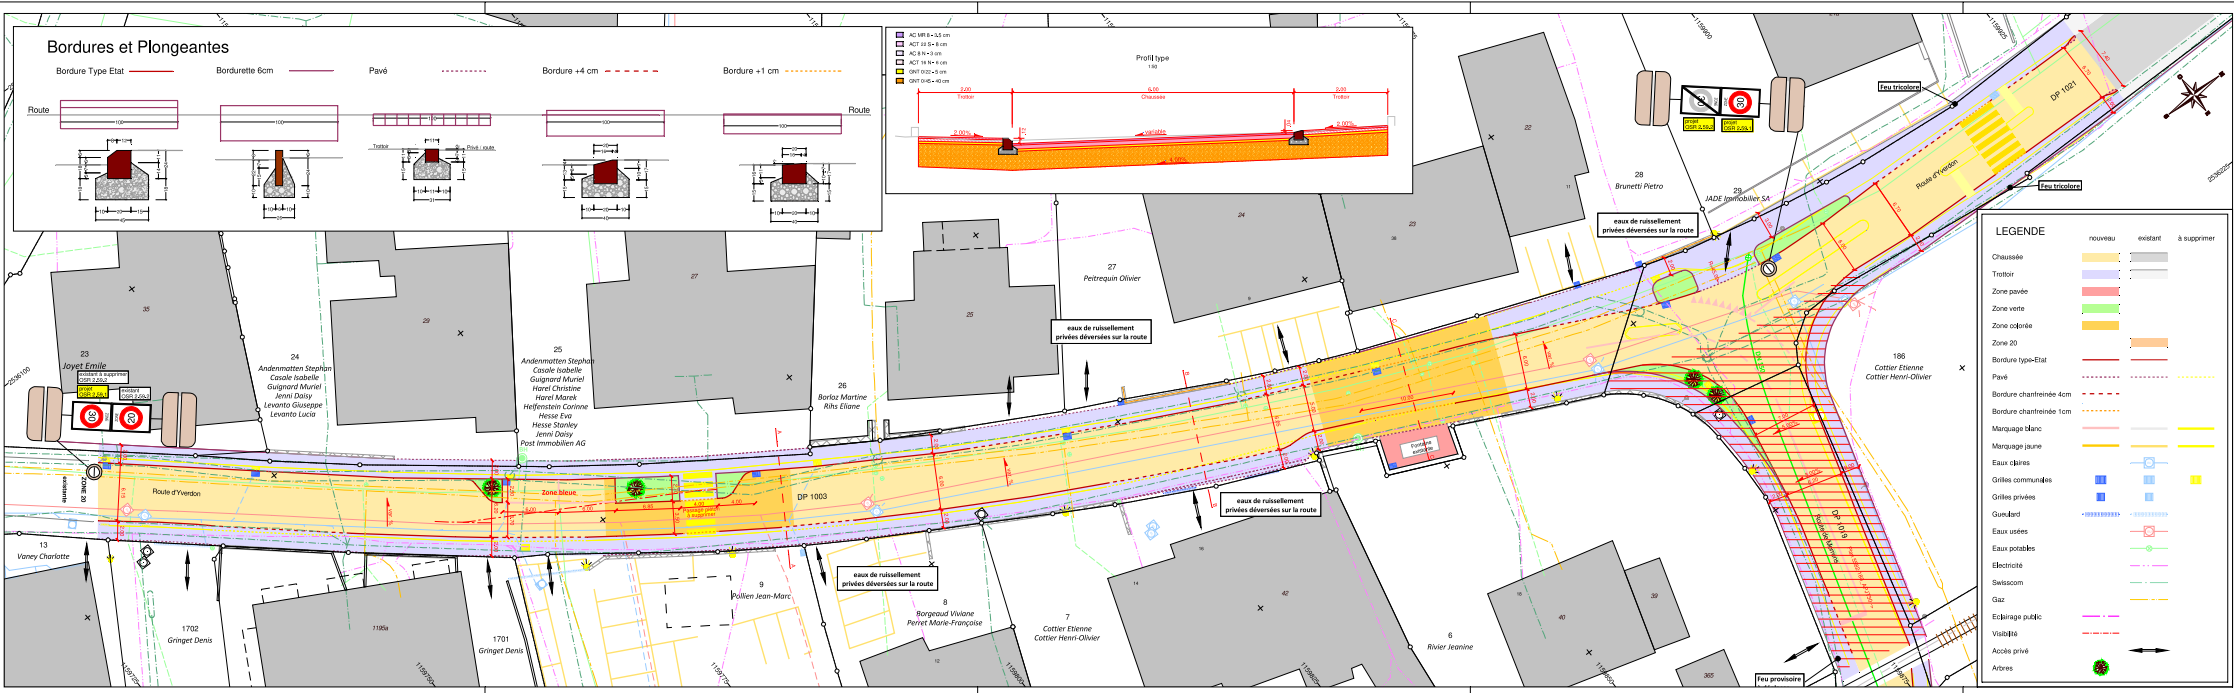

Bordures et Plongeantes

LEGENDE	nouveau	existant	à supprimer
Chaussée	[Orange]	[Grey]	[Light Grey]
Trottoir	[Light Blue]	[Light Blue]	[Light Blue]
Zone pavée	[Light Blue]	[Light Blue]	[Light Blue]
Zone verte	[Green]	[Green]	[Green]
Zone coblée	[Yellow]	[Yellow]	[Yellow]
Zone 20	[Orange]	[Orange]	[Orange]
Bordure type-Etat	[Red]	[Red]	[Red]
Bordure chantonnée 4cm	[Red]	[Red]	[Red]
Bordure chantonnée 1cm	[Red]	[Red]	[Red]
Marquage blanc	[Yellow]	[Yellow]	[Yellow]
Marquage jaune	[Yellow]	[Yellow]	[Yellow]
Eaux usées	[Blue]	[Blue]	[Blue]
Eaux pluviales	[Blue]	[Blue]	[Blue]
Électricité	[Green]	[Green]	[Green]
Swisscom	[Green]	[Green]	[Green]
Éclairage public	[Yellow]	[Yellow]	[Yellow]
Visibilité	[Red]	[Red]	[Red]
Arbres privés	[Green]	[Green]	[Green]
Autres	[Green]	[Green]	[Green]